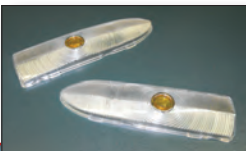

ORDER #4441 **\$9⁰⁰** ea.

1952 PARK LIGHT LENS

ORDER #4442 **\$8⁰⁰** ea.

1951 PARK LIGHT ASSEMBLY

with 12V bulb and housing. Park and flasher circuit.

Includes lens.

ORDER #4446 **\$125⁰⁰** Ea.

1951 PARK LIGHT LENS WITH AMBER DOT

ORDER #4441-1 **\$35⁰⁰** pr.

1952 PARK LIGHT LENS WITH AMBER DOT

ORDER #4442-1 **\$35⁰⁰** pr.

1949-50 PARK LIGHT GASKET

ORDER #4440 **\$3⁰⁰** ea.

1951 PARK LIGHT LENS GASKET

ORDER #4443 **\$3⁰⁰** ea.

1952 PARK LIGHT LENS GASKET