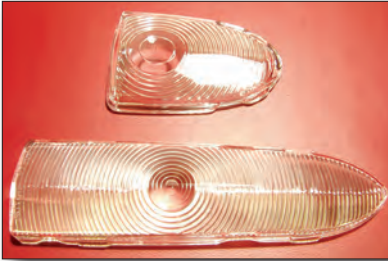

Front License Plate Brackets

1949-50 FRONT LICENSE PLATE BRACKET

Excellent reproduction with glossy black finish.

ORDER #4501 **\$13⁰⁰**

Fits 1949s with pocket guard, and all 1950s.

1951-52 FRONT LICENSE PLATE BRACKET

Another excellent reproduction!

ORDER #4502 **\$15⁰⁰**

1953-54 FRONT LICENSE PLATE BRACKET

Excellent Reproduction with glossy black finish.

ORDER #501 **\$13⁰⁰**

Park Light Lens and Gaskets

1951 PARK LIGHT LENS

ORDER #4441 **\$9⁰⁰** ea.

1952 PARK LIGHT LENS

ORDER #4442 **\$8⁰⁰** ea.

1951 PARK LIGHT ASSEMBLY

with 12V bulb and housing. Park and flasher circuit.

Includes lens.

ORDER #4446 **\$125⁰⁰** Ea.

1951 PARK LIGHT LENS WITH AMBER DOT