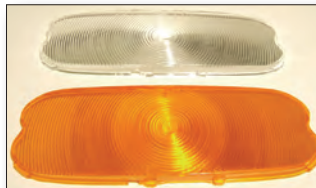

Park Light Lens and Gaskets

1953 PARK LIGHT LENS WITH AMBER DOT

Gives your car a mild custom look.

ORDER #419
\$35 pr.

1953 PARK LENS BEZEL

Great stainless reproduction to replace those old dented ones.

ORDER #430
\$9⁰⁰

1953 PARK LIGHT GASKET

Use with new park light lens.
Requires 2 per car.

ORDER #409
\$3⁰⁰ ea.

1953 PARK LIGHT LENS

Nice glass reproduction.
Requires 2 per car.

ORDER #412
\$9⁰⁰ ea.

1954 PARK LIGHT BEZEL

New bezels to compliment those new or re-chromed housings.

ORDER #514
\$40⁰⁰ pr.

1954 PARK LIGHT LENS

Excellent reproduction in proper white frost shade. Requires 2 per car.

ORDER #454
\$8⁰⁰ ea.

AMBER 1954 PARK LIGHT LENS

For a mild custom look. Requires 2 per car.

ORDER #455
\$11⁰⁰ ea.

1954 PARK LIGHT LENS WITH AMBER DOT

Clear lens with amber dot for a mild custom look.

ORDER #468
\$33⁰⁰ pr.

1954 PARK LIGHT GASKET

To be used behind new lens. Requires 2 per car.

ORDER #456
\$3⁰⁰ ea.