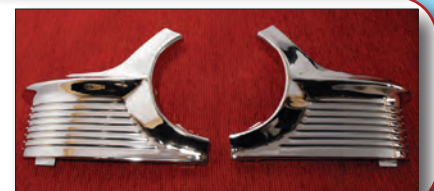

Grill Parts

1954 PARK LIGHT HOUSING

Compliment that newly-plated grill with these excellent looking housings.

ORDER #513
\$240⁰⁰ pr.

1954 PARK LIGHT BULB HOUSING

With wires.

ORDER #525
\$35⁰⁰ ea.

1954 CENTER GRILL BAR

ORDER #1936

\$225 ea.

1953 GRILL EXTENSION

Beautiful reproduction of the original. Chromed and ready to install.

ORDER #418
\$229⁰⁰

Grill Parts

1954 GRILL TEETH

- PASSENGER SIDE OUTER
ORDER #1931
- PASSENGER SIDE INNER
ORDER #1932
- CENTER TOOTH
ORDER #1933
- DRIVER SIDE INNER
ORDER #1934
- DRIVER SIDE OUTER
ORDER #1935

\$75⁰⁰ ea.

**Package
Price**

5 Teeth

\$350⁰⁰

ORDER #1937

1953 GRILL TEETH

Excellent reproduction.

- PASSENGER SIDE TOOTH
ORDER #1938
- CENTER TOOTH
ORDER #1939
- DRIVER SIDE TOOTH
ORDER #1940