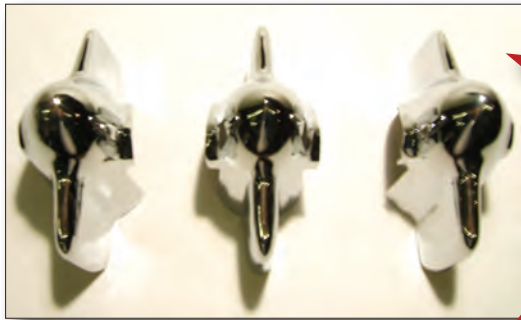

\$75⁰⁰ ea.

**Package
Price**

5 Teeth

\$350⁰⁰

ORDER #1937

1953 GRILL TEETH

Excellent reproduction.

- PASSENGER SIDE TOOTH
ORDER #1938
- CENTER TOOTH
ORDER #1939
- DRIVER SIDE TOOTH
ORDER #1940

Only **\$85⁰⁰** ea.

**Package
Price**

3 Teeth

\$230⁰⁰

ORDER #1941

License Light Pad / Gaskets

1949-50 LICENSE LIGHT MOUNTING PAD

ORDER #4411 **\$8⁰⁰** pr.