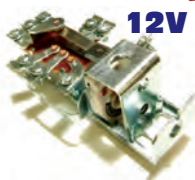

1949-54 Cars

ORDER #1333

\$53⁰⁰

1949-54 HEADLIGHT DIMMER SWITCH

Replaces your
non-working one.

ORDER #1350

\$20⁰⁰

FUEL GAUGE REDUCER

Converted to 12 Volts?
Use this reducer to prevent
burning out your fuel gauge.
Installation instructions included.

ORDER #2143

\$10⁰⁰

1949-54

12V HEADLIGHT SWITCH

Original Design

ORDER #1333-12V

\$58⁰⁰