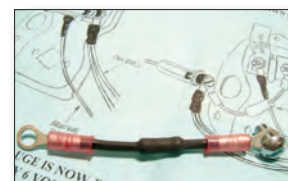

FUEL GAUGE REDUCER

Converted to 12 Volts?
Use this reducer to prevent
burning out your fuel gauge.
Installation instructions included.