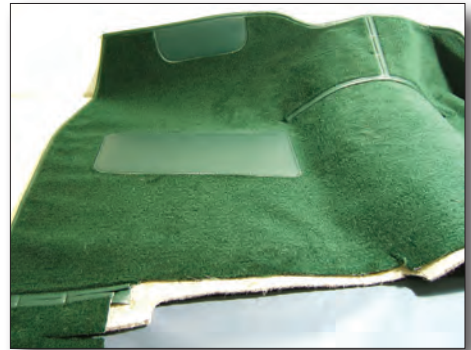

Carpet

ORIGINAL STYLE REPLACEMENT CARPET

Sewn just like original carpet with original vinyl heel pad and clutch and pedal pad. Includes front and rear carpet pad. Available in red, dark blue, brown, dark green, turquoise, tan, chestnut and light gray. **Please call for color samples.** Carpet and pad should be glued down for a nicer look.

1949-52 CARS

- **1949-52 COUPE** - ORDER # 4707-24
- **1949-52 2-DR. SEDAN** - ORDER # 4707-20
- **1949-52 4-DR. SEDAN** - ORDER # 4707-21
- **1949-52 CONVERTIBLE** - ORDER # 4707-22
- **1949-52 HARDTOP** - ORDER # 4707-23

1953-54 CARS

- **1953-54 2-DR. SEDAN** - ORDER # 707-20
- **1953-54 4-DR. SEDAN** - ORDER # 707-21
- **1953-54 CONVERTIBLE** - ORDER # 707-22
- **1953-54 HARDTOP** - ORDER # 707-23

Cut Pile **$162⁰⁰** Set

Samples Available