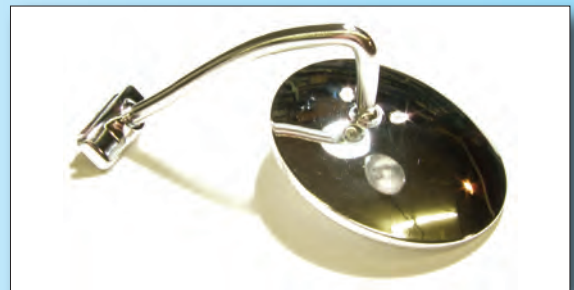

DOOR EDGE MIRROR

Die cast chrome arm — 4" stainless backed mirror.
Fits left or right side.
Mounts on leading edge of door, right below belt molding.

ORDER #522

\$19⁰⁰ ea.

CHEVY STYLE MIRROR

Die cast chrome arm 4" stainless backed mirror.
Mounts on rain deflector on wing window.
Left side only.
Will not work on hardtop models.

ORDER #531
\$17⁰⁰ ea.

PEEP MIRROR

Die cast chrome arm with 4" stainless backed mirror.
Fits on top edge of door. Not for Bel Air models or hardtops and convertibles. Fits left or right side.

ORDER #532

\$19⁰⁰ ea.

SMALL HEAD PEEP MIRROR

A favorite of street rodders this 3" mirror has a die cast chrome arm and stainless backed mirrors.
Fits left or right side on top edge of door.

ORDER #532SM

\$19⁰⁰ ea.

DOOR EDGE MIRROR

Die cast chrome arm. Stainless backed mirror. Fits left or right side.
Attach to leading edge of door, right below belt moldings.

ORDER #526

\$20⁰⁰ ea.

VENT WINDOW BREEZIES

"Old fashioned air conditioning." Attach to outside of vent window and actually draw air into the car.