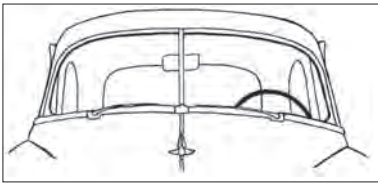

1949-52 Replacement Side Window Glass

TINT

CLEAR

GRAY

STATION WAGON - 1949-52 "TIN WOODY"

THIS IS THE STEEL MODEL

10 pc. side glass set	TINTED Order #6354T	CLEAR Order #6354C	GRAY Order #6354S	$459⁰⁰
Vent (ea).....	TINTED Order #6310T	CLEAR Order #6310C	GRAY Order #6310S	$25⁰⁰
Front Door (ea)	TINTED Order #6350T	CLEAR Order #6350C	GRAY Order #6350S	$64⁰⁰
Rear Door (ea)	TINTED Order #6351T	CLEAR Order #6351C	GRAY Order #6351S	$64⁰⁰
Rear Quarter Fixed (ea) .	TINTED Order #6352T	CLEAR Order #6352C	GRAY Order #6352S	$64⁰⁰
Rear Quarter Slider (ea) .	TINTED Order #6353T	CLEAR Order #6353C	GRAY Order #6353S	$64⁰⁰

STATION WAGON - EARLY 1949 "WOODY"

10 pc. side glass set	TINTED Order #6359T	CLEAR Order #6359C	GRAY Order #6359S	$487⁰⁰
Vent (ea).....	TINTED Order #6310T	CLEAR Order #6310C	GRAY Order #6310S	$25⁰⁰
Front Door (ea)	TINTED Order #6355T	CLEAR Order #6355C	GRAY Order #6355S	$64⁰⁰
Rear Door (ea)	TINTED Order #6356T	CLEAR Order #6356C	GRAY Order #6356S	$64⁰⁰
Rear Quarter Fixed (ea) .	TINTED Order #6357T	CLEAR Order #6357C	GRAY Order #6357S	$64⁰⁰
Rear Quarter Slider (ea) .	TINTED Order #6358T	CLEAR Order #6358C	GRAY Order #6358S	$64⁰⁰

Windshield