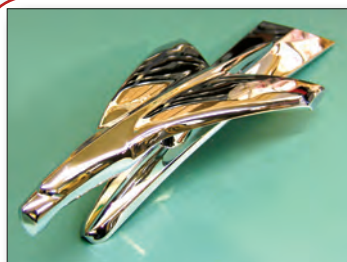

Hood Birds

1949 HOOD EMBLEM RED PLASTIC INSERT

Fits 1949 accessory hood ornament.

\$80⁰⁰

ORDER #4301

1950 ACCESSORY HOOD BIRD

Quality reproduction is authentic on 1950 but fits all 1949-52 models.

ORDER #4302
\$135⁰⁰

1953 DELUXE BIRD

ORDER #516

\$225⁰⁰

1954 HOOD BIRD

Even if you don't have a show car you still need one of these. Will make a world of difference in the appearance of your car.

ORDER #515
\$99⁰⁰

Hood / Trunk Emblems & Bezels