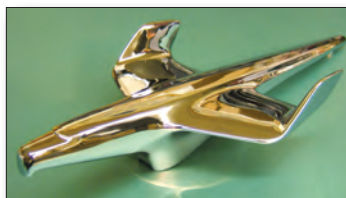

Hood Birds

1949 HOOD EMBLEM RED PLASTIC INSERT

Fits 1949 accessory hood ornament.

\$80⁰⁰

ORDER #4301

1950 ACCESSORY HOOD BIRD

Quality reproduction is authentic on 1950 but fits all 1949-52 models.

ORDER #4302
\$135⁰⁰

1953 DELUXE BIRD

ORDER #516

\$225⁰⁰

1954 HOOD BIRD

Even if you don't have a show car you still need one of these. Will make a world of difference in the appearance of your car.

ORDER #515
\$99⁰⁰

Hood / Trunk Emblems & Bezels