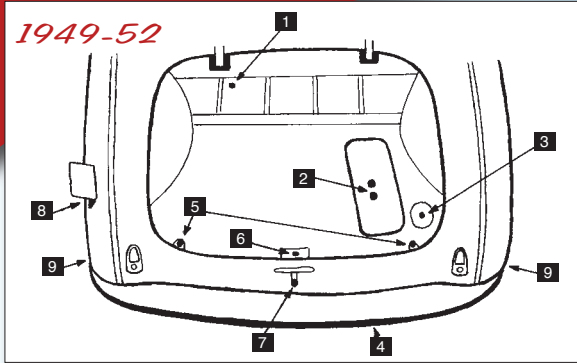

1949-52 Trunk Compartment

SPRAY ADHESIVE

Used to glue down carpet pad and trunk carpet for proper installation.

ORDER #721

\$13⁰⁰

WEATHERSTRIP ADHESIVE

Use to install door and trunk weatherstrip. Long lasting.