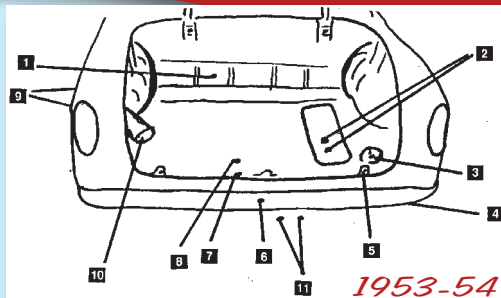

1949-52 Taupe
ORDER #4803T

\$129⁰⁰

1953-54 Trunk Compartment

1953-54

TRUNK MAT

ORDER #803

\$110⁰⁰

1953-54