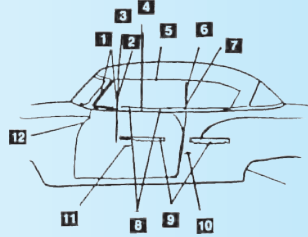

Hardtop/Convertible Vent Window & Door Parts

1 VENT WINDOW WEATHERSTRIP

One piece molded rubber.
Cut to install. Includes instructions.

ORDER #1011HC
\$100⁰⁰ pr.

Order vertical seals separately.

1953-54 Cars