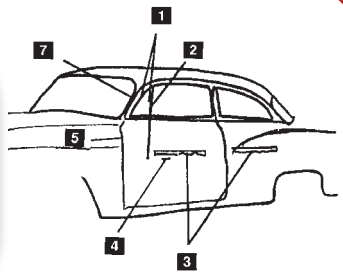

WINDOW REGULATOR ROLLER KIT

Fits all models.

ORDER #1074
\$3⁰⁰ ea.

VENT WINDOW GLASS SETTING RUBBER

Correct rubber to set vent window glass in frame.

ORDER #1065
\$9⁰⁰ pr.

Sedan Vent Window and Door Parts

1953-54 Cars