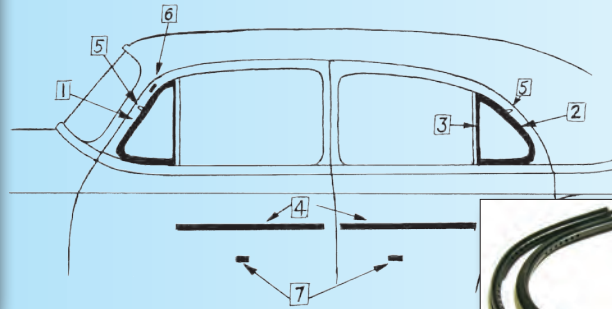

Sedan, Coupe, Station Wagon, Delivery

1949-52 Cars Vent Window and Door Parts

1

VENT WINDOW WEATHERSTRIP

4-piece set for both front doors. Includes correct vertical seals.

ORDER #5011

\$62⁰⁰ set

2