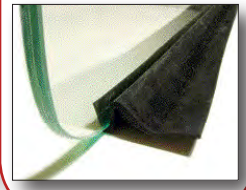

VENT WINDOW GLASS SETTING RUBBER

Seal that is used to install glass in vent window frame.

ORDER #1065

\$9 pr.

GLUE-ON VERTICAL SEAL

The quick fix for noisy vent windows.

ORDER #1010
\$11⁰⁰ pr.

1 VENT WINDOW WEATHERSTRIP

Includes correct vertical seal with wire core.

ORDER #1011

\$62⁰⁰ 4-pc. set

3 GLASS SETTING CHANNEL RUBBER

Put this in the track that you set glass in.

ORDER #1015

\$19⁰⁰ 4-pc. set

5 DOOR JAMB DOME LIGHT SWITCH GASKET