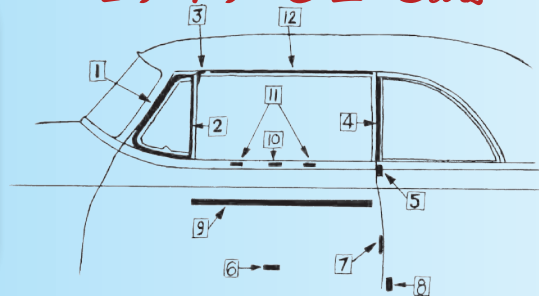

Fits all models.

ORDER #1074

\$3⁰⁰ ea.

BelAir Hardtop & Convertible

1949-52 Cars

1 **VENT WINDOW WEATHERSTRIP**
Exact reproduction weatherstrip will do both sides. Purchase vertical seals separately.
ORDER #5015
\$150 set