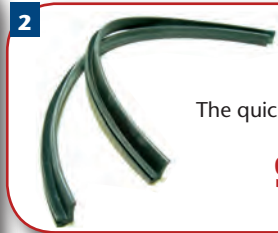

WINDOW REGULATOR ROLLER KIT

Fits all models.

ORDER #1074
\$3⁰⁰ ea.

VENT WINDOW GLASS SETTING RUBBER

Correct rubber to set vent window glass in frame.

ORDER #1065
\$9⁰⁰ pr.

Sedan Vent Window and Door Parts

1953-54 Cars

VENT WINDOW GLASS SETTING RUBBER

Seal that is used to install glass in vent window frame.

ORDER #1065

\$9 pr.

GLUE-ON VERTICAL SEAL

The quick fix for noisy vent windows.

ORDER #1010
\$11⁰⁰ pr.

1 VENT WINDOW WEATHERSTRIP