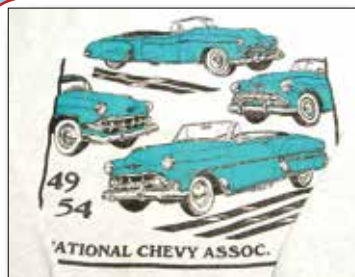

# HATS

Our hats are available in 3 colors. The simple embroidered design looks great!

**Black Hat**  
ORDER #94

**Navy Blue Hat  
Beige Brim**  
ORDER #95

**Beige Hat  
Navy Blue Brim**  
ORDER #96

*Only \$20 ea.*

# SHIRTS

100% cotton pique polo shirt with pocket.

Navy only  
L, XL, XXL

*Specify size or we'll send you an XL*

**Polo Shirt**

ORDER #20

**\$20<sup>00</sup>**

**SPECIFY SIZE**

**If no size is specified - we'll send you an XL**

Available in L, XL, XXL

*Specify size or we'll send you an XL*

**Sweatshirt**

ORDER #6

**\$18<sup>00</sup>**

## T-Shirts

Patterned after our best selling "1953-54 National Chevy Association" T-Shirts. These shirts are ash in color with turquoise and black cars and lettering. Printed on top quality shirts. Now you can proudly display your affiliation to the "National Chevy Association," no matter what year of car you own.