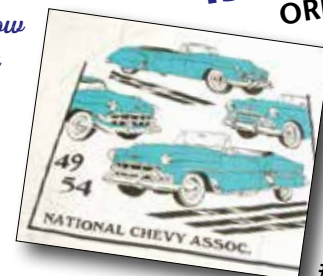

## T-Shirts

Patterned after our best selling "1953-54 National Chevy Association" T-Shirts. These shirts are ash in color with turquoise and black cars and lettering. Printed on top quality shirts. Now you can proudly display your affiliation to the "National Chevy Association," no matter what year of car you own.

**1953-54 T-shirt**  
ORDER #1

**1949-50 T-shirt**  
ORDER #4001

**1951-52 T-shirt**  
ORDER #4002

**1949-54 T-shirt**  
ORDER #4003

All shirts available in S, M, L, XL and XXL.  
*(Specify size or we'll send you an XL!)*