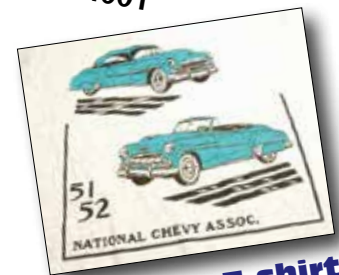

## T-Shirts

Patterned after our best selling "1953-54 National Chevy Association" T-Shirts. These shirts are ash in color with turquoise and black cars and lettering. Printed on top quality shirts. Now you can proudly display your affiliation to the "National Chevy Association," no matter what year of car you own.

**1953-54 T-shirt**  
ORDER #1

**1949-50 T-shirt**  
ORDER #4001

**1951-52 T-shirt**  
ORDER #4002

**1949-54 T-shirt**  
ORDER #4003

All shirts available in S, M, L, XL and XXL.  
*(Specify size or we'll send you an XL!)*